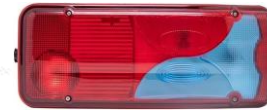

81252256545